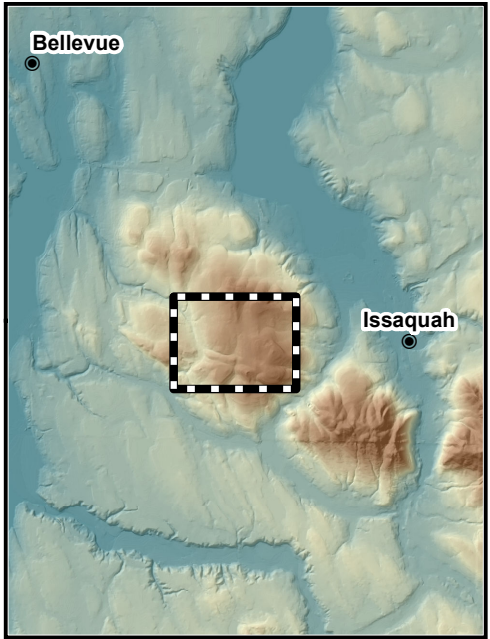

**Legend**

-  Hike #1 Trail
-  Hike #2 Trail
-  Coal Creek
-  100-ft. contour

1,000 Ft. Scale 1:12,000

**LIDAR OVERVIEW MAP  
COUGAR MOUNTAIN**

AEG Puget Sound and AEG Nisqually