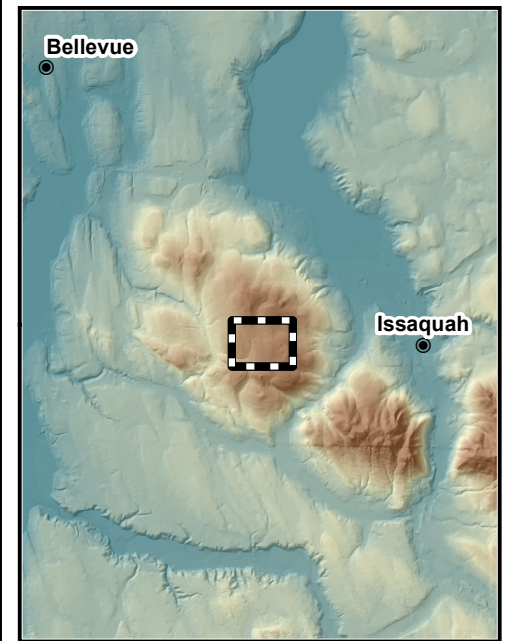

**Legend**

-  Hike #1 Stop Locations
-  Hike #1 Trail (arrows denote direction of travel)
-  Coal Creek
-  40-ft. contour

500 Ft. Scale 1:6,000

**COUGAR MOUNTAIN  
HIKE #1 TRAIL MAP**

AEG Puget Sound and AEG Nisqually